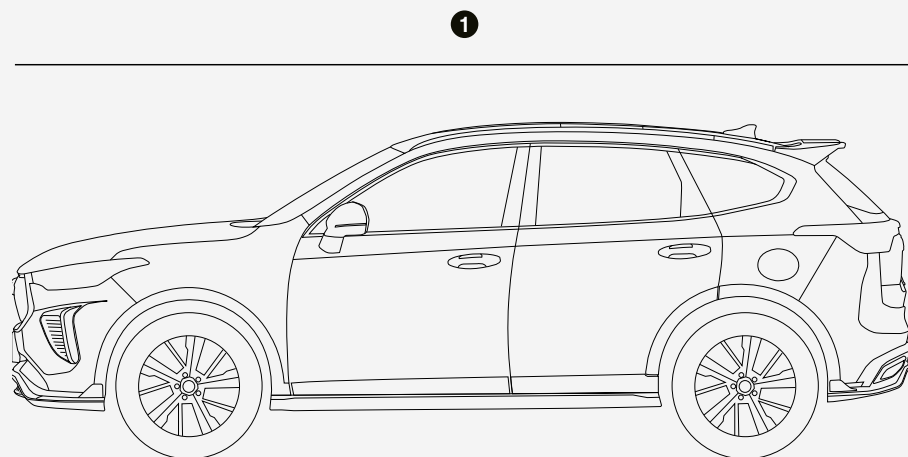

Haval Jolion Pro

GO WITH MORE

**Elegant design.
Efficient hybrid
performance.**

GWM Haval Jolion Pro

- ① Length: 4,470mm
- ② Width: 1,898mm
- ③ Height: 1,625mm

Dimensions.

GWM Haval Jolion Pro

- **Engine** **1.5L Hybrid**
- **Peak Power (kW/PS)**
 - Combined 139kW/189PS
 - Electric motor 110kW/149PS
 - Petrol engine 70kW/95PS
- **Peak Torque (Nm@rpm)**
 - Combined 375Nm
 - Electric motor 250Nm
 - Petrol engine 125Nm
- **Top speed** **115 mph**
- **Acceleration (0-62mph)** **9 sec**
- **Average consumption combined (mpg)** **47**

Engine.

GWM Haval Jolion Pro

All trims

- Crafted with durable, high-quality materials and exceptional build quality throughout
- Unique aero sports exterior kit as standard
- One of the most spacious and competitively priced C-SUVs in its category
- Features a full width rear lightbar
- All ADAS safety features are available as standard
- The GWM Haval Jolion Pro Hybrid features the most powerful electric motor among all self-charging hybrids in the C-SUV segment

Specifications.

PREMIUM Trim

£23,995

- 17" Alloy Wheel
- 7" Driver Information Display
- 10.25" Infotainment System
- Wired Apple CarPlay® & Android Auto™
- Voice Recognition
- Keyless Entry System
- Rear View Camera
- Front dash cam USB port
- Rear Parking Sensors
- Adoptive Cruise Control
- Lane Keep Assist
- Traffic Sign Recognition
- Traffic Jam Assist

LUX Trim

£27,995

- 18" Alloy Wheel
- Premium leatherette steering wheel
- Leatherette seats
- 6-way electric adjust driver seat
- Heated Front Seats
- 12.3" Infotainment System
- 6 Speakers
- Rear privacy glass
- Auto dimming rear view mirror
- Power electric heated folding mirrors
- 360° view camera
- LED headlights